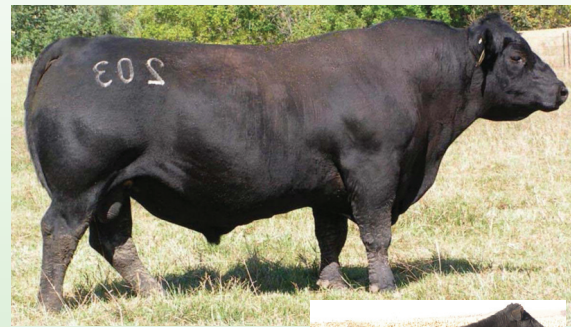

Our Featured Herd Sires

Jauer Emblazon 78 203

Jauer Anchor 78 5158

Jauer Emblazon 78 203

Reg. # 14588347

#+O C C Emblazon 854E [CAF-M1F] #D H D Traveler 6807 [AMF-M1F-NHF] #Q A S Traveler 23-4[AMF-CAF-XF] #Bemindful Maid D H D 0807
Dixie Erica of C H 1019 #PBC 707 1M F0203
#O C C Anchor 771A [CAF-M1F] Dixie Erica of C H 615
#D H D Traveler 6807[AMF-M1F-NHF]
O C C Juanada 709V
Jauer Durabull 268 759
Jauer Intent 659 2149

CED	BW	WW	YW	Milk	$EN	$W
+4	+3.3	+41	+68	+16	+18.47	+30.30

- Semen $30/unit, Certificates $35
- Individual Performance; BW 88#, WW 640# ratio 107, YW 1018# ratio 106
- The Jauer Emblazon 78 203 bull's progeny are as consistent as you'll find. They are wide ribbed and have tremendous depth with great profiles. He's a large scrotal bull and he produces magnificent replacement daughters.

Jauer 8214 Anchor 889 173

Reg. # 14263095

Jauer 646 Anchor 8214 544 Jauer Anchor 646 366
+Jauer 7111 Traveler 544 9239
+O C C Exodus 712E
Jauer Exodus 889 849 C + O C C Dixie Erica 849C

CED	BW	WW	YW	Milk	$EN	$W
+7	+1.3	+40	+63	+10	+25.39	+28.61

- Semen $20/unit, Certificates $35
- Individual Performance; BW 91, WW 561# ratio 103, YW 1113# ratio 108
- Jauer 8214 Anchor 889 173 has as good of rib and width as any herd bull that we have ever used. His dam produces some of the top calves in the herd each year. He has terrific libido qualities and his daughters make outstanding replacements.